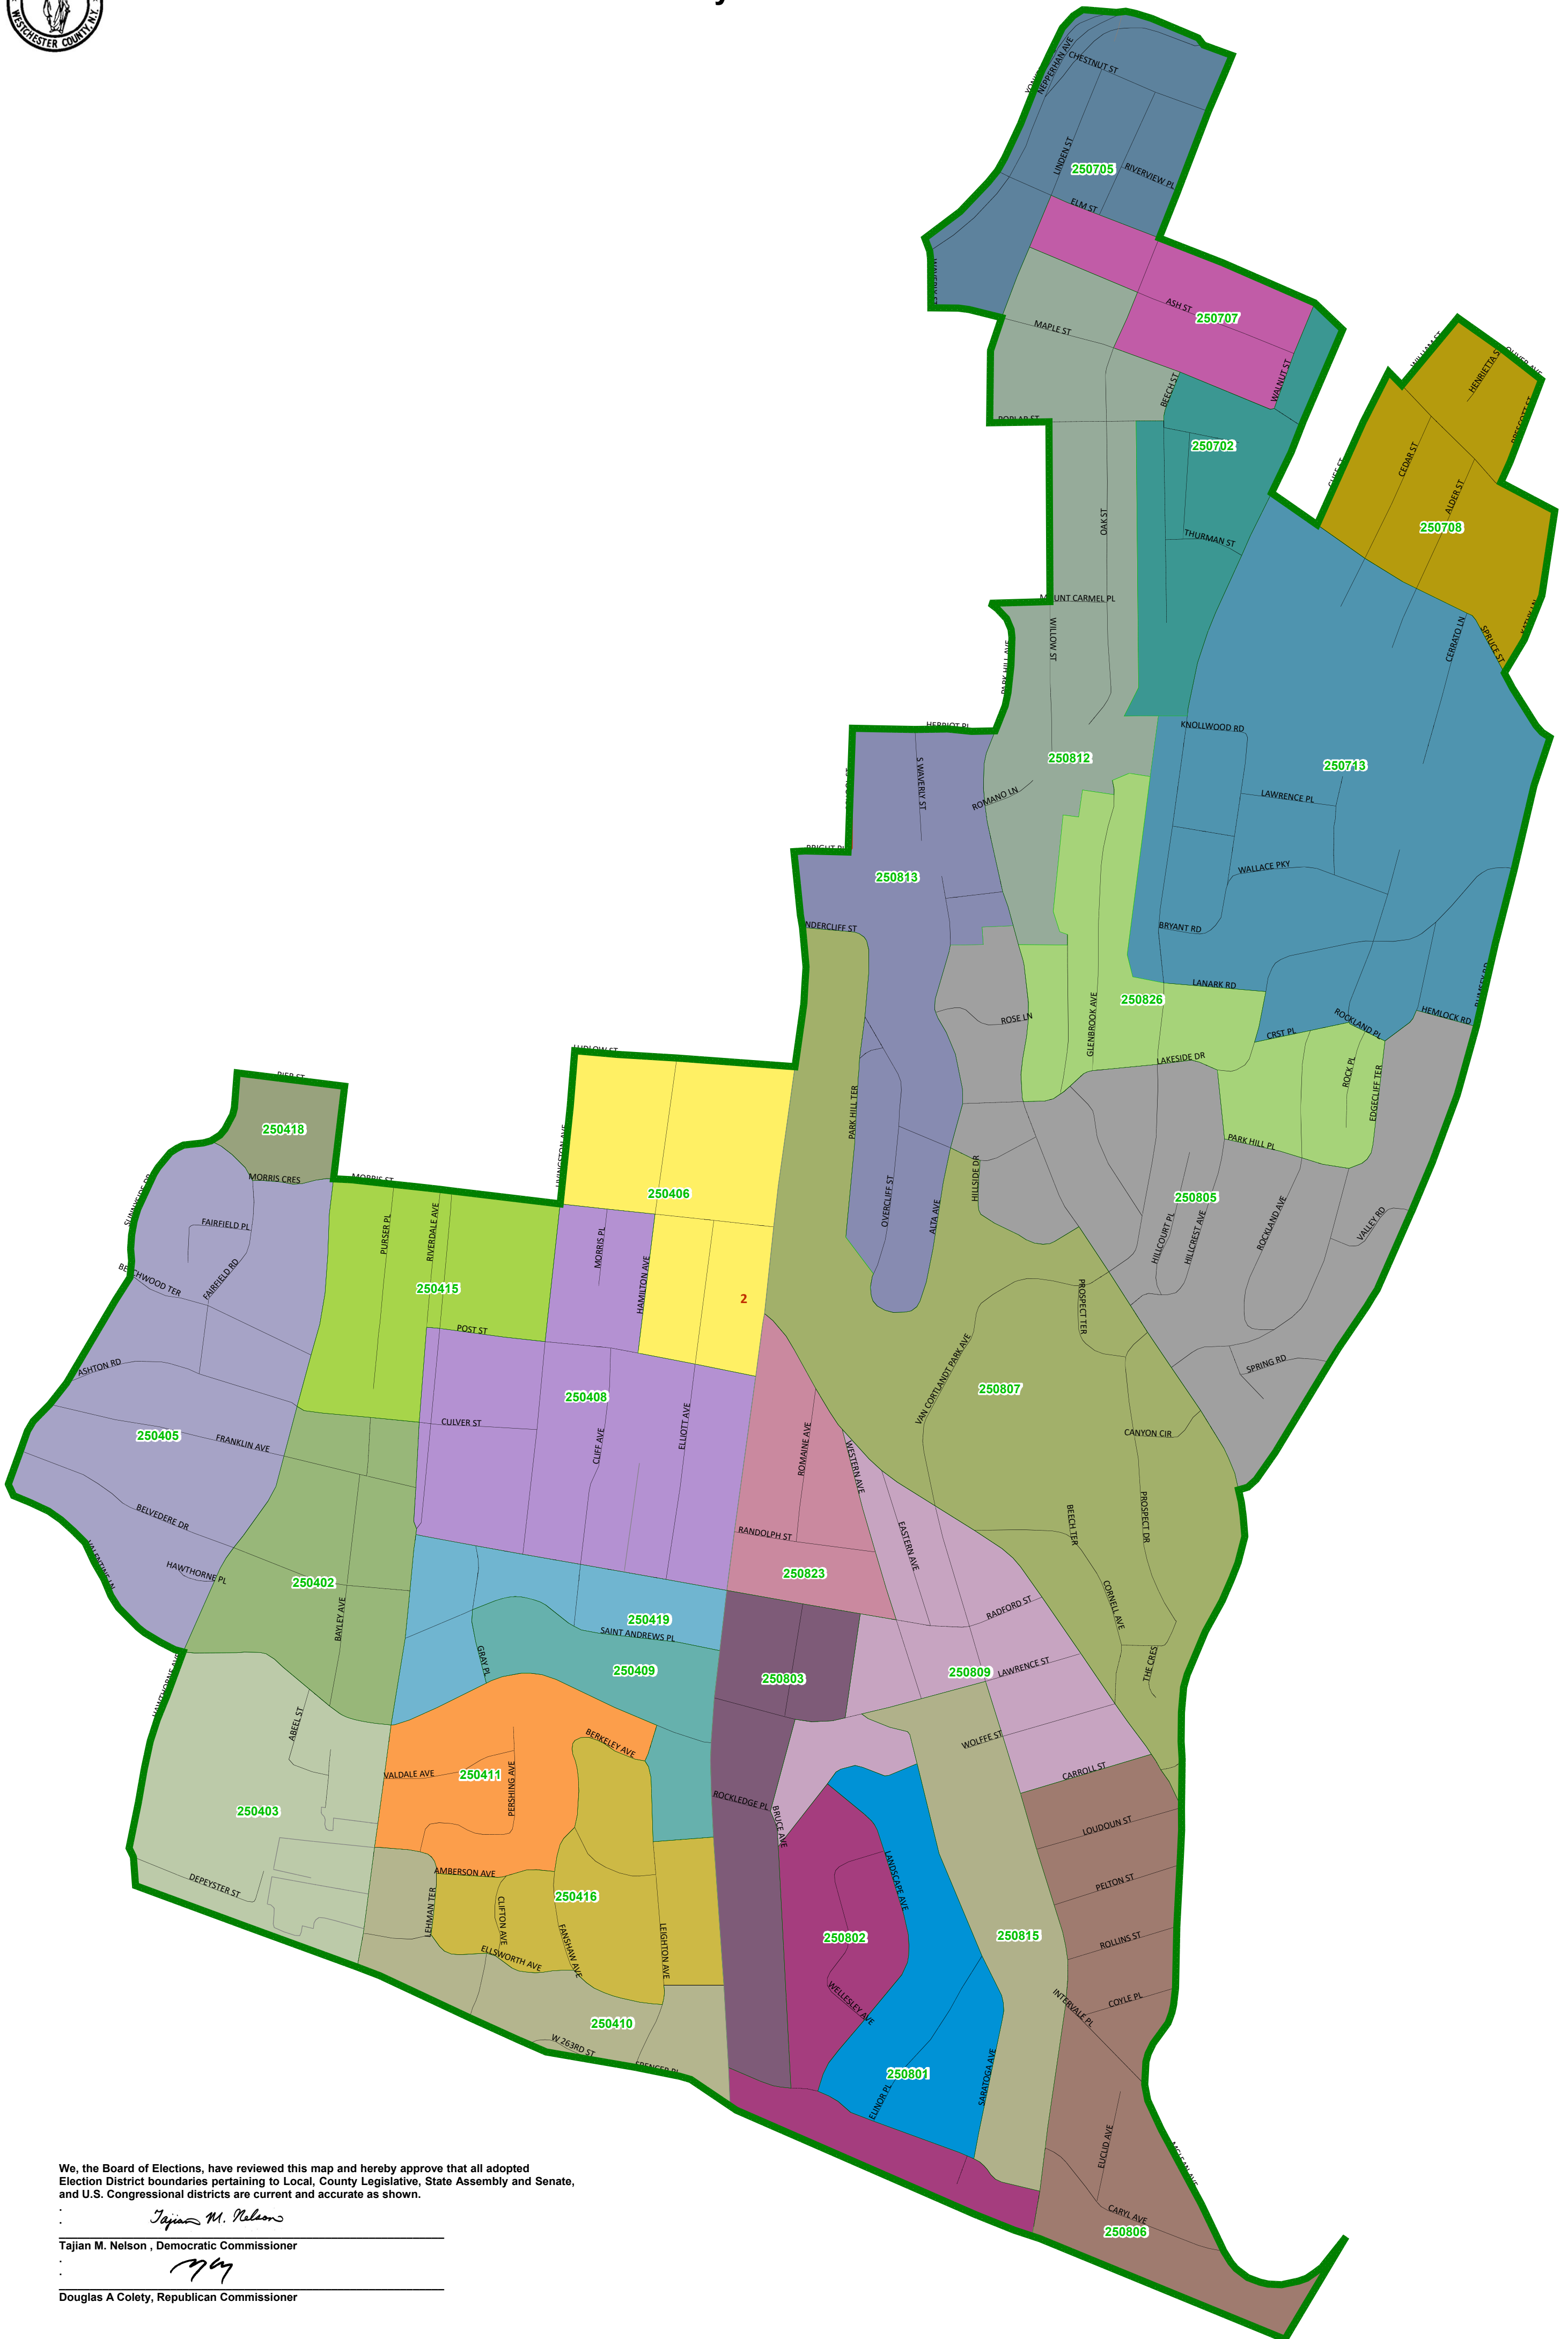

Yonkers City Council District 2

We, the Board of Elections, have reviewed this map and hereby approve that all adopted Election District boundaries pertaining to Local, County Legislative, State Assembly and Senate, and U.S. Congressional districts are current and accurate as shown.

Tajian M. Nelson
 Tajian M. Nelson, Democratic Commissioner

Douglas A Colety
 Douglas A Colety, Republican Commissioner